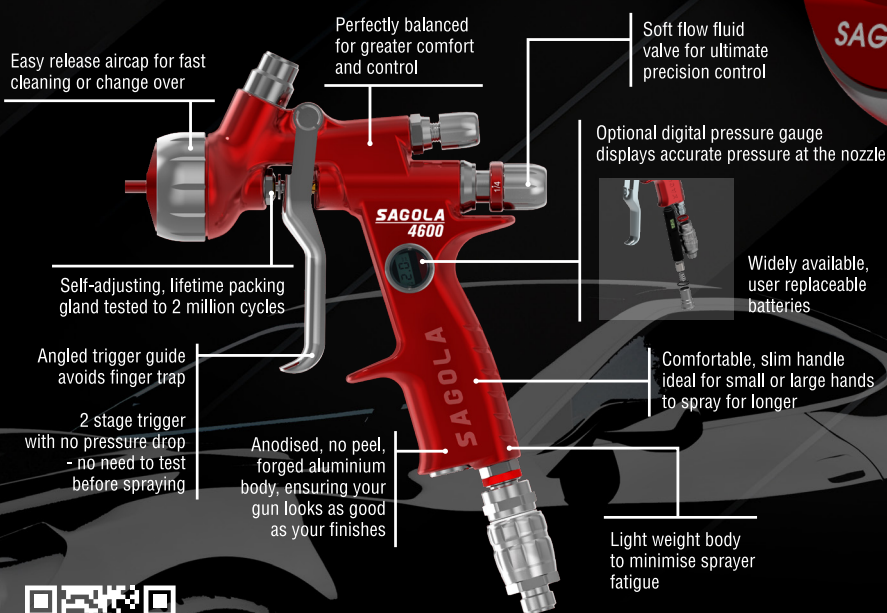

**OUR SPRAYGUN
IN ACTION**

Made in Spain